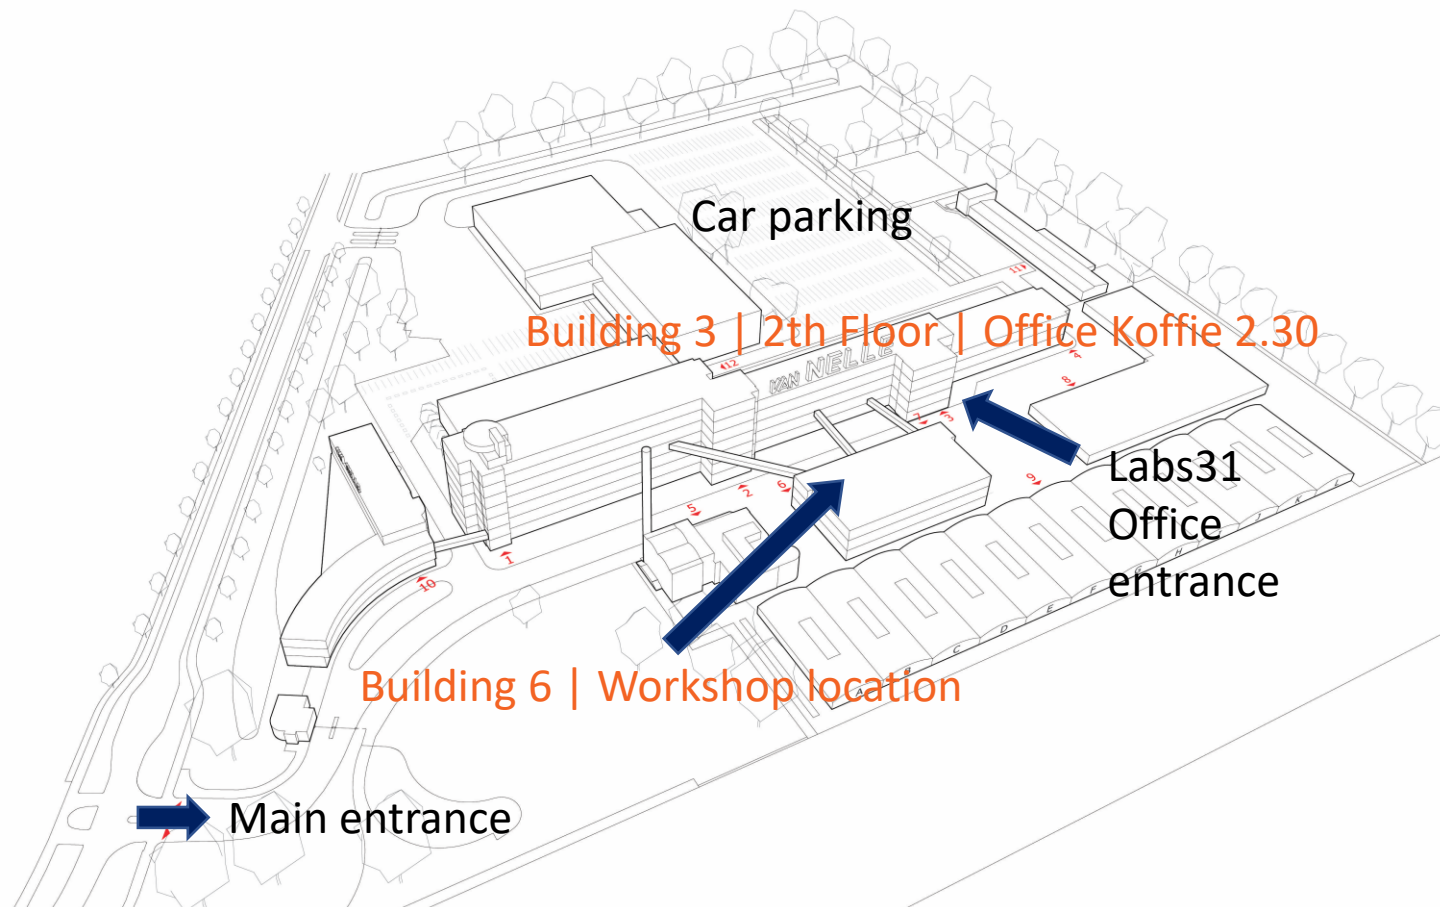

Route and Location details

Labs31 B.V.

Adress: Van Nelleweg 1, 3044 BC Rotterdam
Building 3, 2th Floor, Office Koffie 2.30

Google Maps <https://goo.gl/maps/LBodHxP4sxA2>

Coming by Car: Take main entrance to the van Nellefabriek
Parking on Parkingground van Nellefabriek, behind the building

Coming by public transportation:

- Take the metro /subway to stop *Marconiplein*
- Have a 15 minute walk to the main entrance van Nellefabriek

Tip Online public transportation planner:

<https://www.9292.nl/en>